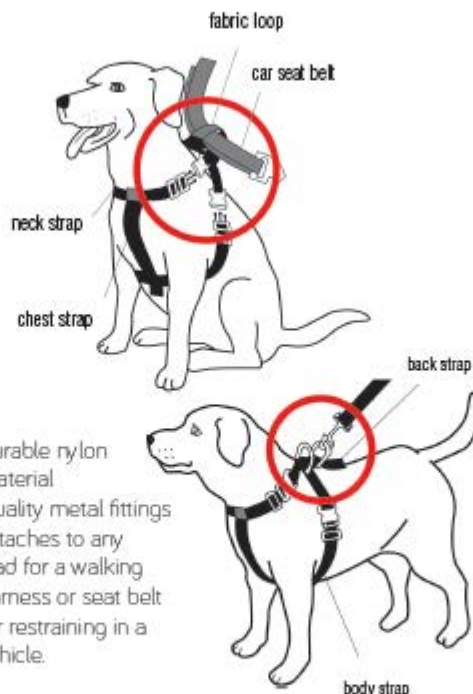

A1735

A1736

A1737

A1738

A1739

A1740

- Six sizes, easy clasp and gentle on dogs

Yours Droolly Car Harness

- Durable nylon material
- Quality metal fittings
- Attaches to any lead for a walking harness or seat belt for restraining in a vehicle.

A1730

A1732

A1734

A1729

Yours Droolly Muzzles

A1735	XSmall - 11cm around nose	9400539063629
A1736	Small 2 - 14cm around nose	9400539063636
A1737	Medium 3 - 16.5cm around nose	9400539063643
A1738	Large 4 - 20cm around nose	9400539063650
A1739	XLarge 5 - 21.5cm around nose	9400539063667
A1740	XXLarge 6 - 24cm around nose	9400539063940