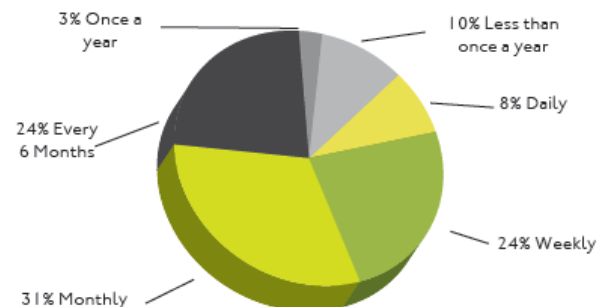

How often do you experience STAINS/ ODOURS that need to be treated?